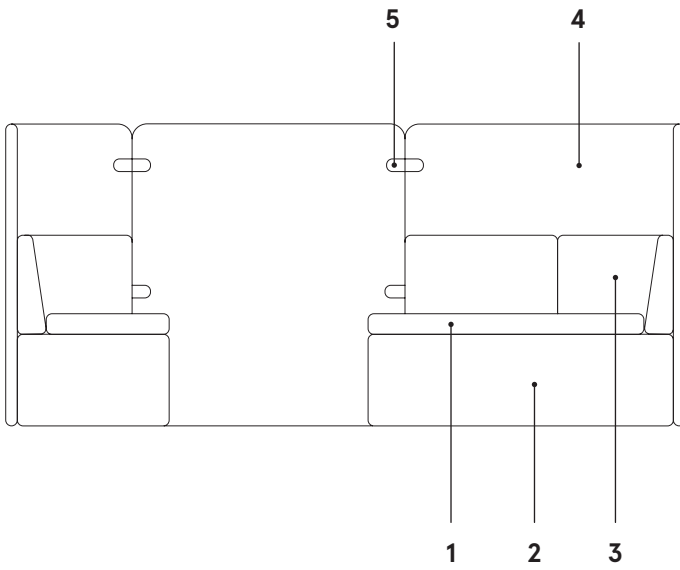

## Technical Specification · Kaiva

1. **Seat** · Plywood covered with foam, with a density of 55 kg/m<sup>3</sup>, upholstered.
2. **Base** · Cube, wooden frame, upholstered.
3. **Backrest** · Plywood covered with foam, with a density of 55 kg/m<sup>3</sup>, upholstered.
4. **Screen** · Wooden frame, upholstered.
5. **Connecting elements** · Included, 4 pieces/screen, colour: M154 Anthracite semi-matt.